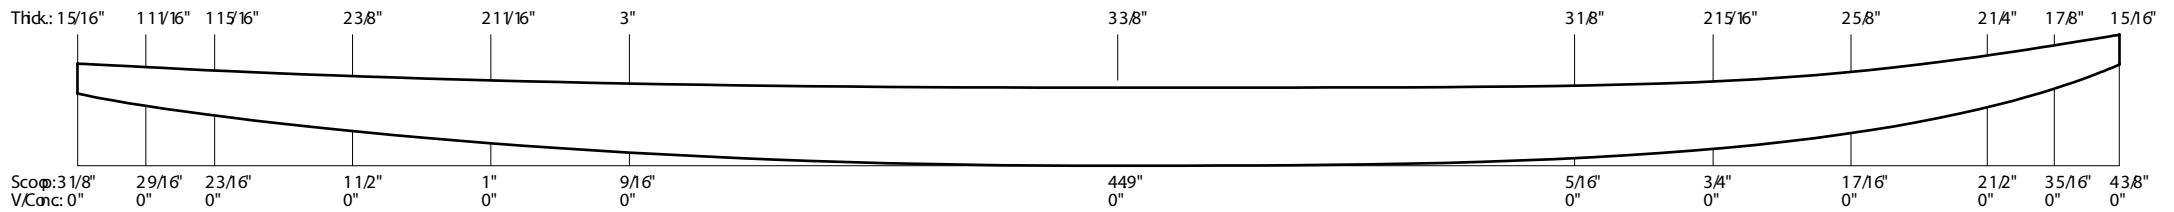

BLANK CATALOG 2021

6'2" S - R.N.Natural [4 7/8" N | 2 1/2" T]
VOLUME 46,07 L

6'4" F - Natural [4 3/16" N | 2 5/16" T]
VOLUME 59,16 L

6'4" F - Adjusted [- 5/8" N | - 3/8" T]
VOLUME 59,16 L

6'4" F - Adjusted [+ 3/16" N | ± 0 T]
VOLUME 59,16 L

6'7" S - Natural [5 1/8" N | 2 5/8" T]
VOLUME 54,67 L

7'4" M - Natural [4 3/8" N | 3 1/8" T]
VOLUME 75,00 L

7'4" M - Adjusted [- 5/8"N | - 3/8"T]
VOLUME 75,00 L

7'4" M - Adjusted [+ 3/4" N | - 3/8" T]
VOLUME 75,00 L

9'4" RK - Natural [4 3/8" N | 3 1/4" T]
VOLUME 107.95 L

9'9" RK - Natural [4 7/16" N | 3 5/16" T]
VOLUME 119.27 L