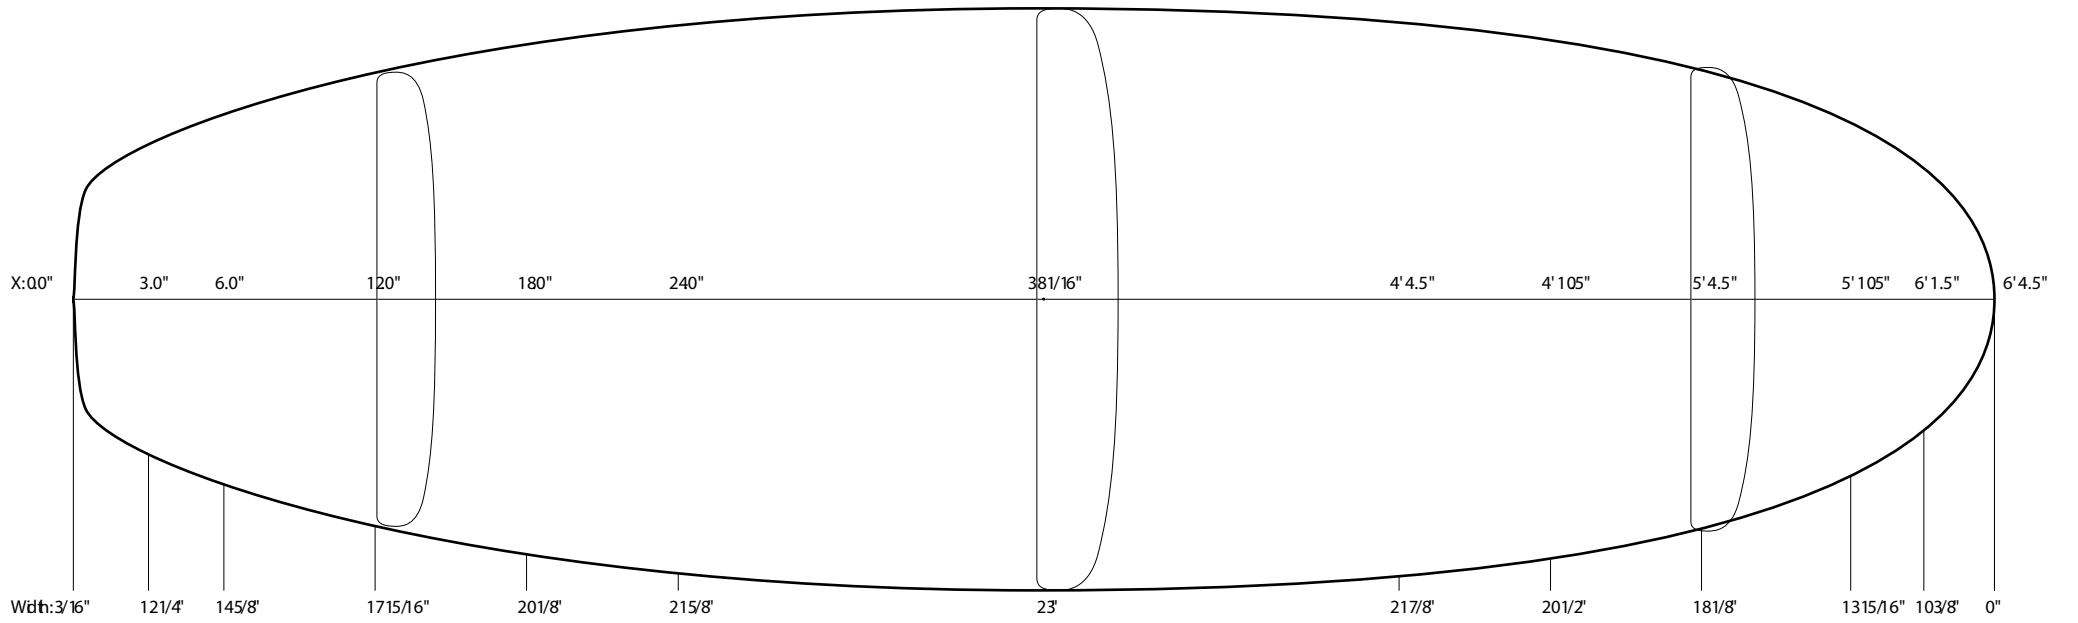

BLANK CATALOG 2021

6'2" S - R.N.Natural [4 7/8" N | 2 1/2" T]
VOLUME 46,07 L

6'4" F - Natural [4 3/16" N | 2 5/16" T]
VOLUME 59,16 L

6'4" F - Adjusted [- 5/8" N | - 3/8" T]
VOLUME 59,16 L

6'4" F - Adjusted [+ 3/16" N | ± 0 T]
VOLUME 59,16 L

6'7" S - Natural [5 1/8" N | 2 5/8" T]
VOLUME 54,67 L

7'4" M - Natural [4 3/8" N | 3 1/8" T]
VOLUME 75,00 L

7'4" M - Adjusted [- 5/8"N | - 3/8"T]
VOLUME 75,00 L

7'4" M - Adjusted [+ 3/4" N | - 3/8" T]
VOLUME 75,00 L

9'4" RK - Natural [4 3/8" N | 3 1/4" T]
VOLUME 107.95 L

9'9" RK - Natural [4 7/16" N | 3 5/16" T]
VOLUME 119.27 L