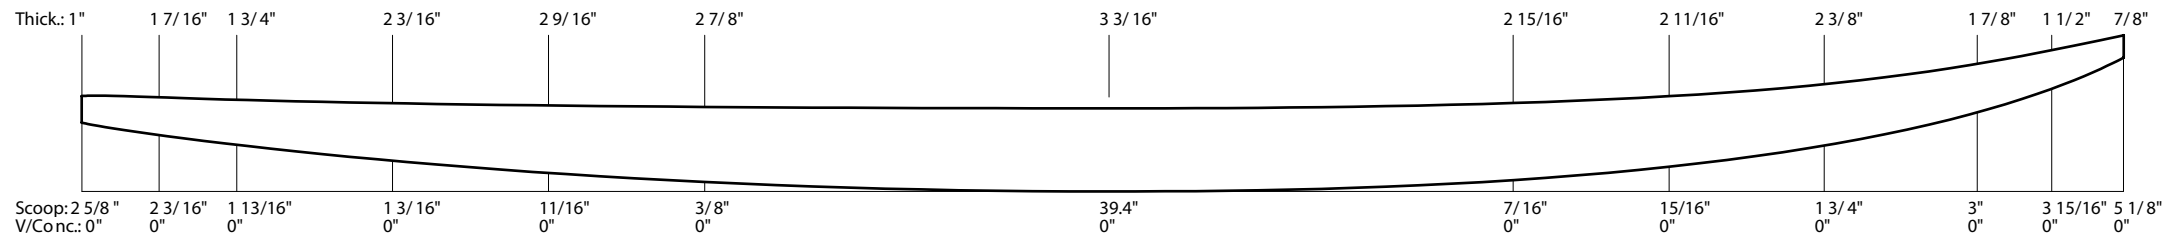

BLANK CATALOG 2021

6'2" S - R.N.Natural [4 7/8" N | 2 1/2" T]
VOLUME 46,07 L

6'4" F - Natural [4 3/16" N | 2 5/16" T]
VOLUME 59,16 L

6'4" F - Adjusted [- 5/8" N | - 3/8" T]
VOLUME 59,16 L

6'4" F - Adjusted [+ 3/16" N | ± 0 T]
VOLUME 59,16 L

6'7" S - Natural [5 1/8" N | 2 5/8" T]
VOLUME 54,67 L

7'4" M - Natural [4 3/8" N | 3 1/8" T]
VOLUME 75,00 L

7'4" M - Adjusted [- 5/8"N | - 3/8"T]
VOLUME 75,00 L

7'4" M - Adjusted [+ 3/4" N | - 3/8" T]
VOLUME 75,00 L

9'4" RK - Natural [4 3/8" N | 3 1/4" T]
VOLUME 107.95 L

9'9" RK - Natural [4 7/16" N | 3 5/16" T]
VOLUME 119.27 L