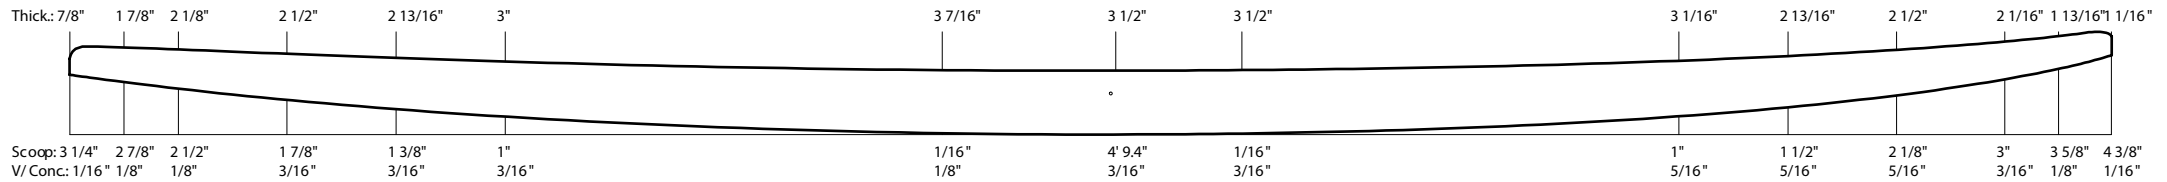

BLANK CATALOG 2021

6'2" S - R.N.Natural [4 7/8" N | 2 1/2" T]
VOLUME 46,07 L

6'4" F - Natural [4 3/16" N | 2 5/16" T]
VOLUME 59,16 L

6'4" F - Adjusted [- 5/8" N | - 3/8" T]
VOLUME 59,16 L

6'4" F - Adjusted [+ 3/16" N | ± 0 T]
VOLUME 59,16 L

6'7" S - Natural [5 1/8" N | 2 5/8" T]
VOLUME 54,67 L

7'4" M - Natural [4 3/8" N | 3 1/8" T]
VOLUME 75,00 L

7'4" M - Adjusted [- 5/8"N | - 3/8"T]
VOLUME 75,00 L

7'4" M - Adjusted [+ 3/4" N | - 3/8" T]
VOLUME 75,00 L

9'4" RK - Natural [4 3/8" N | 3 1/4" T]
VOLUME 107.95 L

9'9" RK - Natural [4 7/16" N | 3 5/16" T]
VOLUME 119.27 L