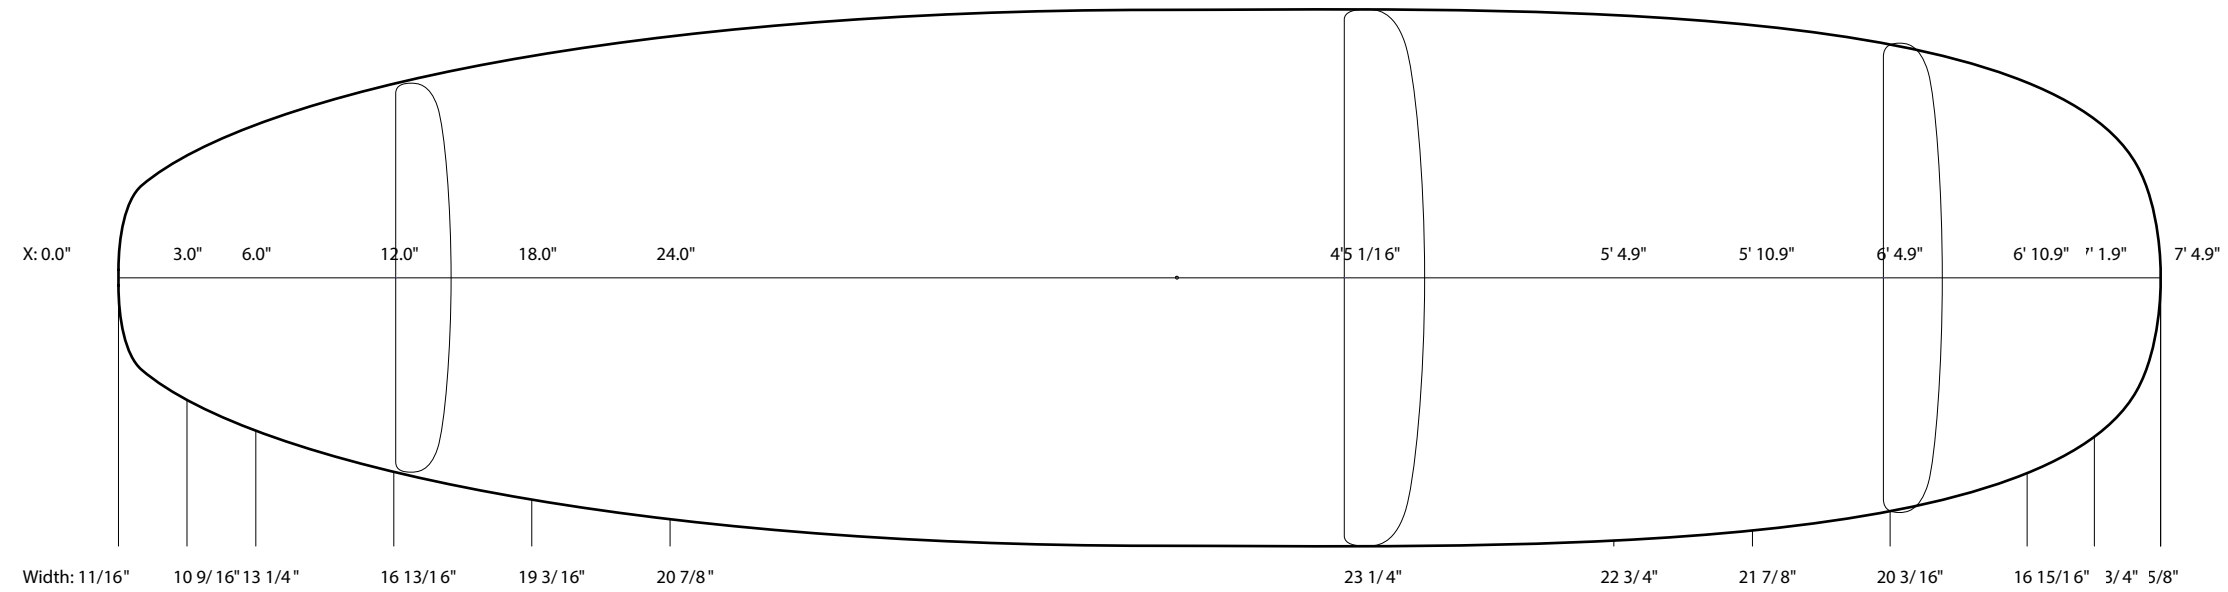

BLANK CATALOG 2021

6'2" S - R.N.Natural [4 7/8" N | 2 1/2" T]
VOLUME 46,07 L

6'4" F - Natural [4 3/16" N | 2 5/16" T]
VOLUME 59,16 L

6'4" F - Adjusted [- 5/8" N | - 3/8" T]
VOLUME 59,16 L

6'4" F - Adjusted [+ 3/16" N | ± 0 T]
VOLUME 59,16 L

6'7" S - Natural [5 1/8" N | 2 5/8" T]
VOLUME 54,67 L

7'4" M - Natural [4 3/8" N | 3 1/8" T]
VOLUME 75,00 L

7'4" M - Adjusted [- 5/8"N | - 3/8"T]
VOLUME 75,00 L

7'4" M - Adjusted [+ 3/4" N | - 3/8" T]
VOLUME 75,00 L

9'4" RK - Natural [4 3/8" N | 3 1/4" T]
VOLUME 107.95 L

9'9" RK - Natural [4 7/16" N | 3 5/16" T]
VOLUME 119.27 L