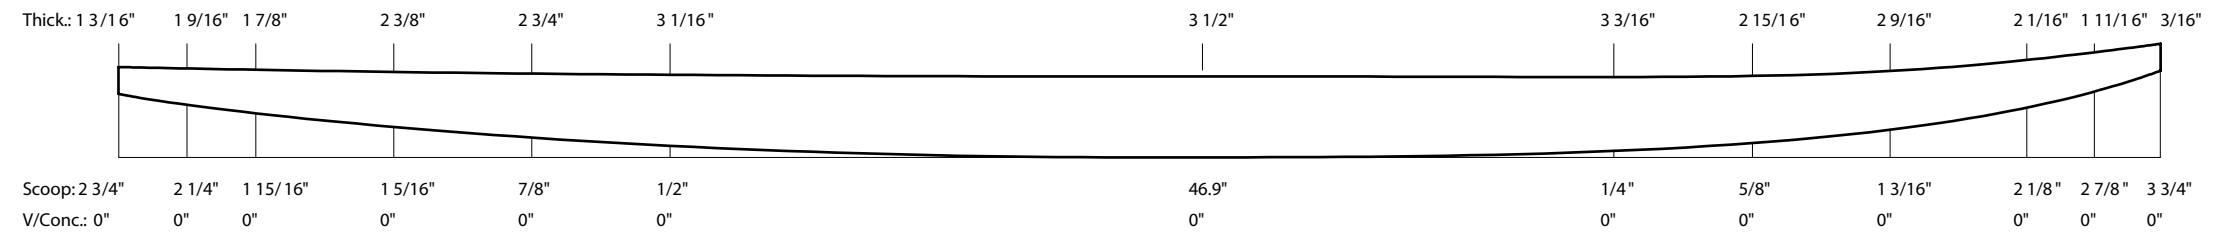

BLANK CATALOG 2021

6'2" S - R.N.Natural [4 7/8" N | 2 1/2" T]
VOLUME 46,07 L

6'4" F - Natural [4 3/16" N | 2 5/16" T]
VOLUME 59,16 L

6'4" F - Adjusted [- 5/8" N | - 3/8" T]
VOLUME 59,16 L

6'4" F - Adjusted [+ 3/16" N | ± 0 T]
VOLUME 59,16 L

6'7" S - Natural [5 1/8" N | 2 5/8" T]
VOLUME 54,67 L

7'4" M - Natural [4 3/8" N | 3 1/8" T]
VOLUME 75,00 L

7'4" M - Adjusted [- 5/8"N | - 3/8"T]
VOLUME 75,00 L

7'4" M - Adjusted [+ 3/4" N | - 3/8" T]
VOLUME 75,00 L

9'4" RK - Natural [4 3/8" N | 3 1/4" T]
VOLUME 107.95 L

9'9" RK - Natural [4 7/16" N | 3 5/16" T]
VOLUME 119.27 L