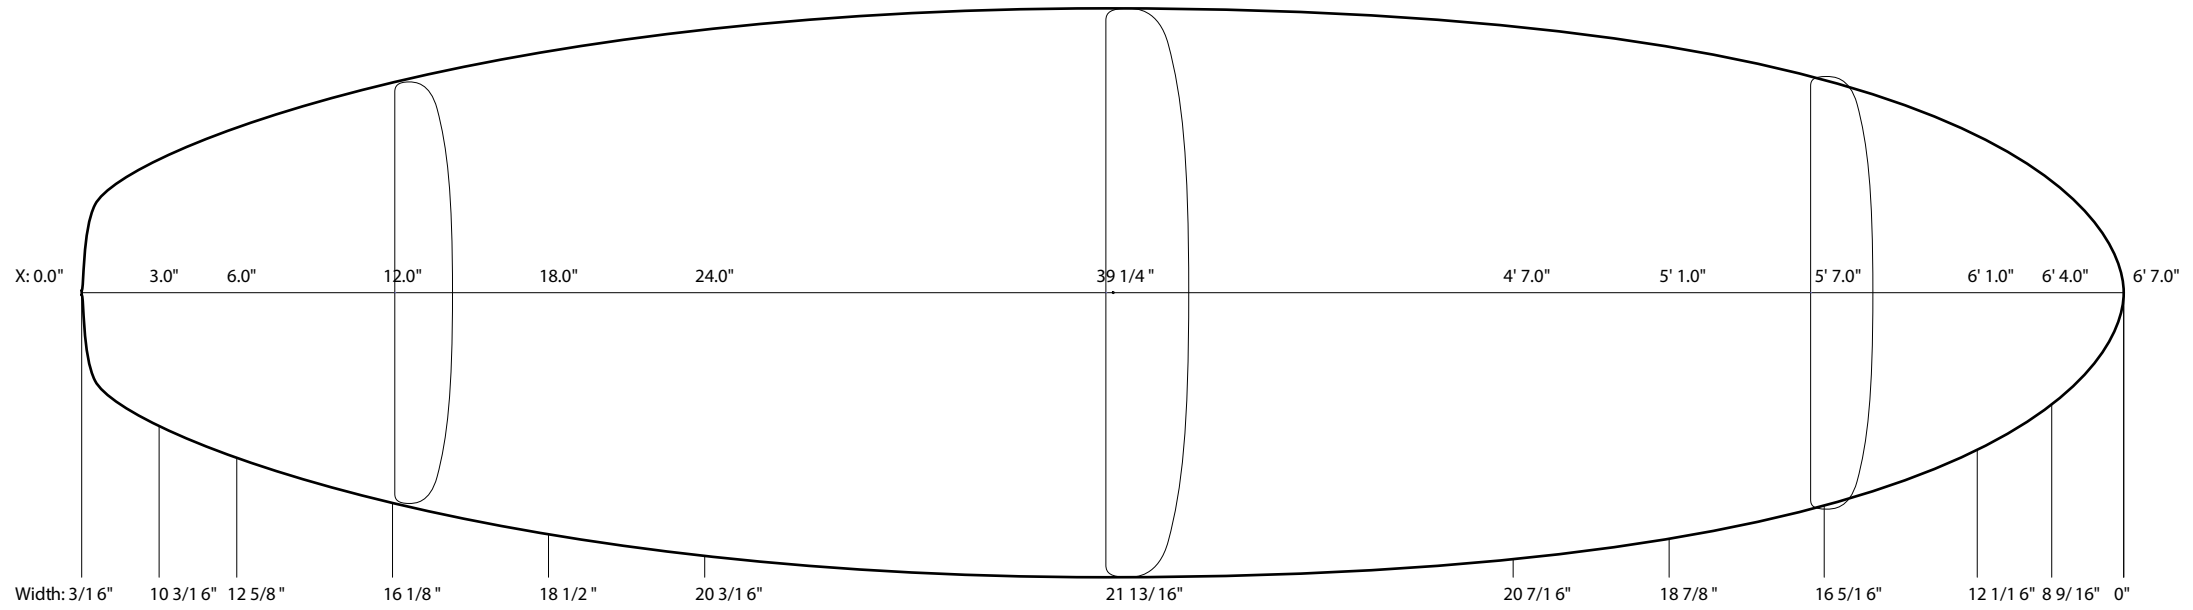

BLANK CATALOG 2021

6'2" S - R.N.Natural [4 7/8" N | 2 1/2" T]
VOLUME 46,07 L

6'4" F - Natural [4 3/16" N | 2 5/16" T]
VOLUME 59,16 L

6'4" F - Adjusted [- 5/8" N | - 3/8" T]
VOLUME 59,16 L

6'4" F - Adjusted [+ 3/16" N | ± 0 T]
VOLUME 59,16 L

6'7" S - Natural [5 1/8" N | 2 5/8" T]
VOLUME 54,67 L

7'4" M - Natural [4 3/8" N | 3 1/8" T]
VOLUME 75,00 L

7'4" M - Adjusted [- 5/8"N | - 3/8"T]
VOLUME 75,00 L

7'4" M - Adjusted [+ 3/4" N | - 3/8" T]
VOLUME 75,00 L

9'4" RK - Natural [4 3/8" N | 3 1/4" T]
VOLUME 107.95 L

9'9" RK - Natural [4 7/16" N | 3 5/16" T]
VOLUME 119.27 L