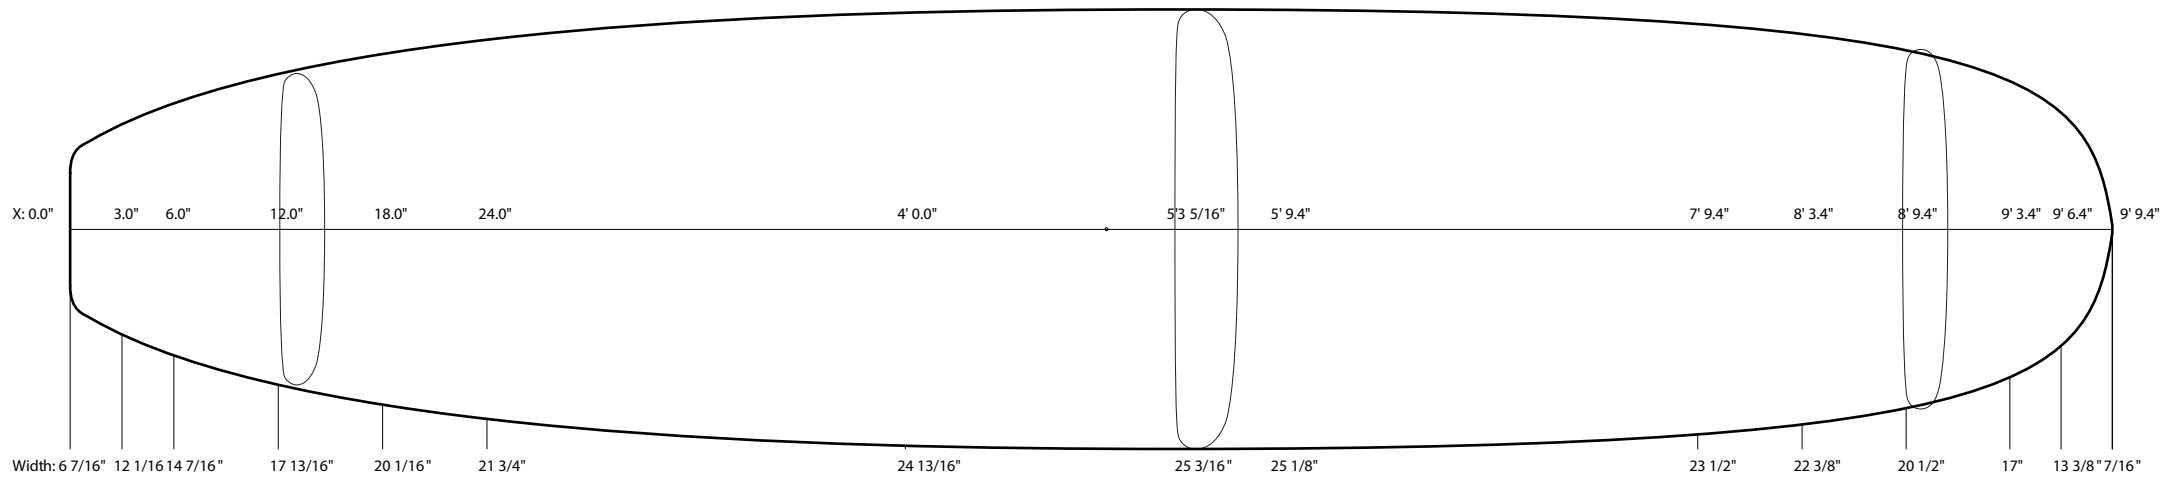

BLANK CATALOG 2021

6'2" S - R.N.Natural [4 7/8" N | 2 1/2" T]
VOLUME 46,07 L

6'4" F - Natural [4 3/16" N | 2 5/16" T]
VOLUME 59,16 L

6'4" F - Adjusted [- 5/8" N | - 3/8" T]
VOLUME 59,16 L

6'4" F - Adjusted [+ 3/16" N | ± 0 T]
VOLUME 59,16 L

6'7" S - Natural [5 1/8" N | 2 5/8" T]
VOLUME 54,67 L

7'4" M - Natural [4 3/8" N | 3 1/8" T]
VOLUME 75,00 L

7'4" M - Adjusted [- 5/8"N | - 3/8"T]
VOLUME 75,00 L

7'4" M - Adjusted [+ 3/4" N | - 3/8" T]
VOLUME 75,00 L

9'4" RK - Natural [4 3/8" N | 3 1/4" T]
VOLUME 107.95 L

9'9" RK - Natural [4 7/16" N | 3 5/16" T]
VOLUME 119.27 L