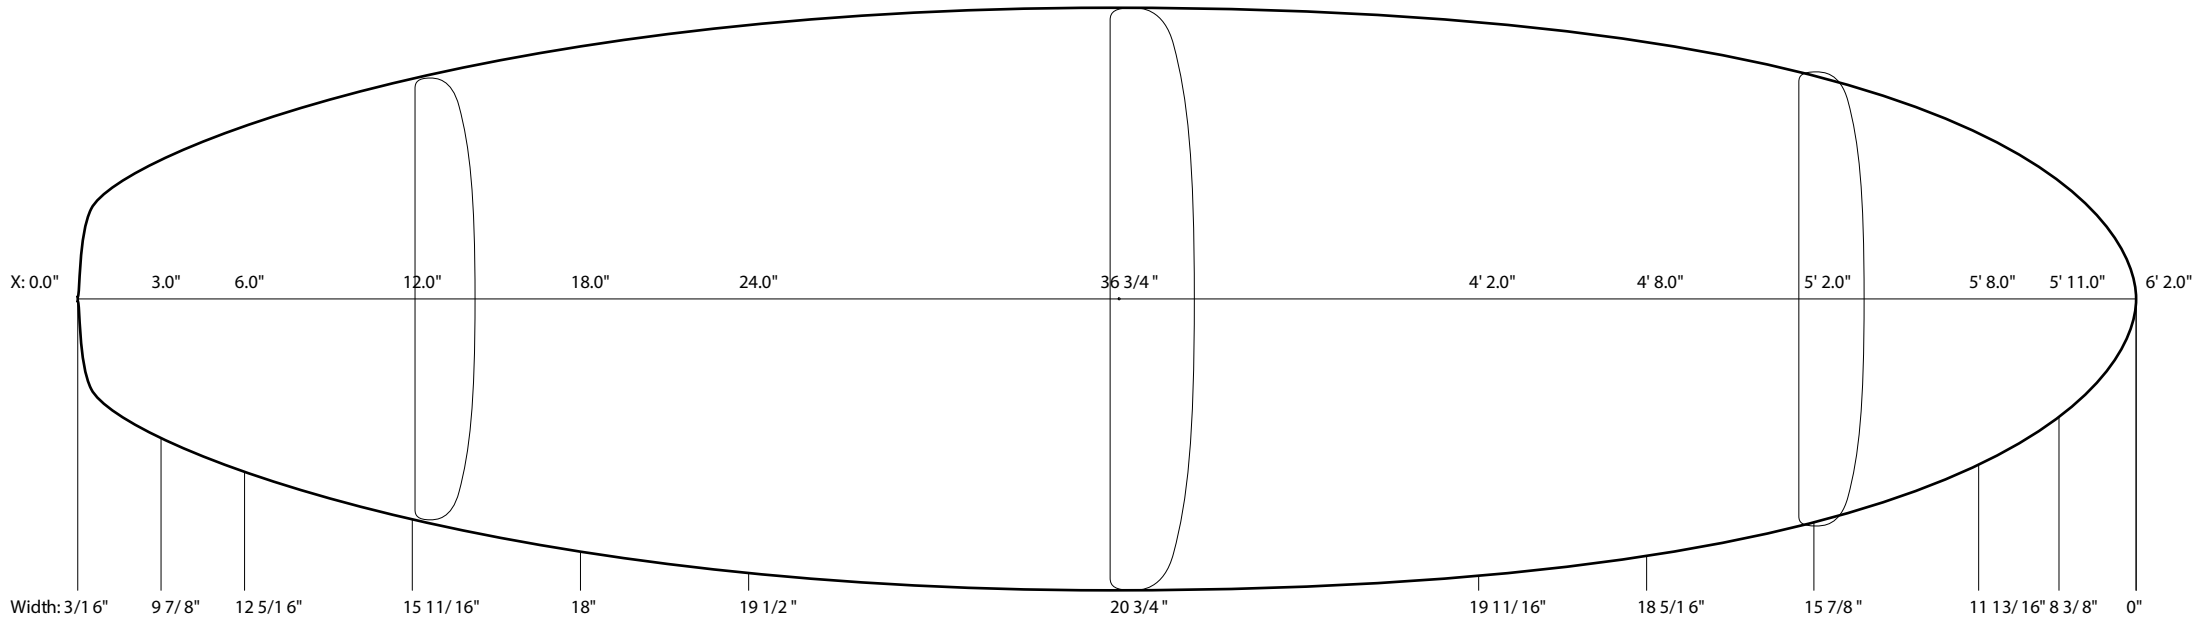

BLANK CATALOG 2021

6'2" S - R.N.Natural [4 7/8" N | 2 1/2" T]
VOLUME 46,07 L

6'4" F - Natural [4 3/16" N | 2 5/16" T]
VOLUME 59,16 L

6'4" F - Adjusted [- 5/8" N | - 3/8" T]
VOLUME 59,16 L

6'4" F - Adjusted [+ 3/16" N | ± 0 T]
VOLUME 59,16 L

6'7" S - Natural [5 1/8" N | 2 5/8" T]
VOLUME 54,67 L

7'4" M - Natural [4 3/8" N | 3 1/8" T]
VOLUME 75,00 L

7'4" M - Adjusted [- 5/8"N | - 3/8"T]
VOLUME 75,00 L

7'4" M - Adjusted [+ 3/4" N | - 3/8" T]
VOLUME 75,00 L

9'4" RK - Natural [4 3/8" N | 3 1/4" T]
VOLUME 107.95 L

9'9" RK - Natural [4 7/16" N | 3 5/16" T]
VOLUME 119.27 L