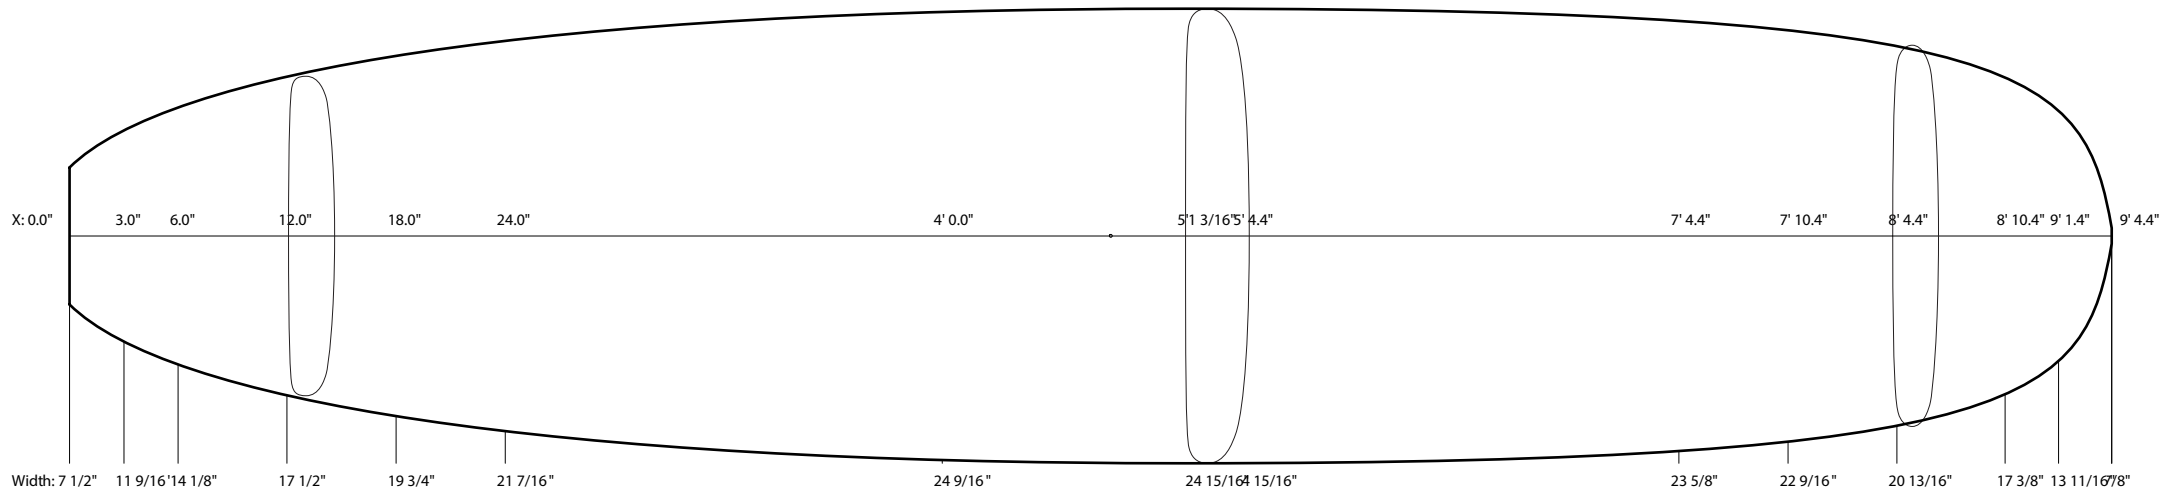

BLANK CATALOG 2021

6'2" S - R.N.Natural [4 7/8" N | 2 1/2" T]
VOLUME 46,07 L

6'4" F - Natural [4 3/16" N | 2 5/16" T]
VOLUME 59,16 L

6'4" F - Adjusted [- 5/8" N | - 3/8" T]
VOLUME 59,16 L

6'4" F - Adjusted [+ 3/16" N | ± 0 T]
VOLUME 59,16 L

6'7" S - Natural [5 1/8" N | 2 5/8" T]
VOLUME 54,67 L

7'4" M - Natural [4 3/8" N | 3 1/8" T]
VOLUME 75,00 L

7'4" M - Adjusted [- 5/8"N | - 3/8"T]
VOLUME 75,00 L

7'4" M - Adjusted [+ 3/4" N | - 3/8" T]
VOLUME 75,00 L

9'4" RK - Natural [4 3/8" N | 3 1/4" T]
VOLUME 107.95 L

9'9" RK - Natural [4 7/16" N | 3 5/16" T]
VOLUME 119.27 L