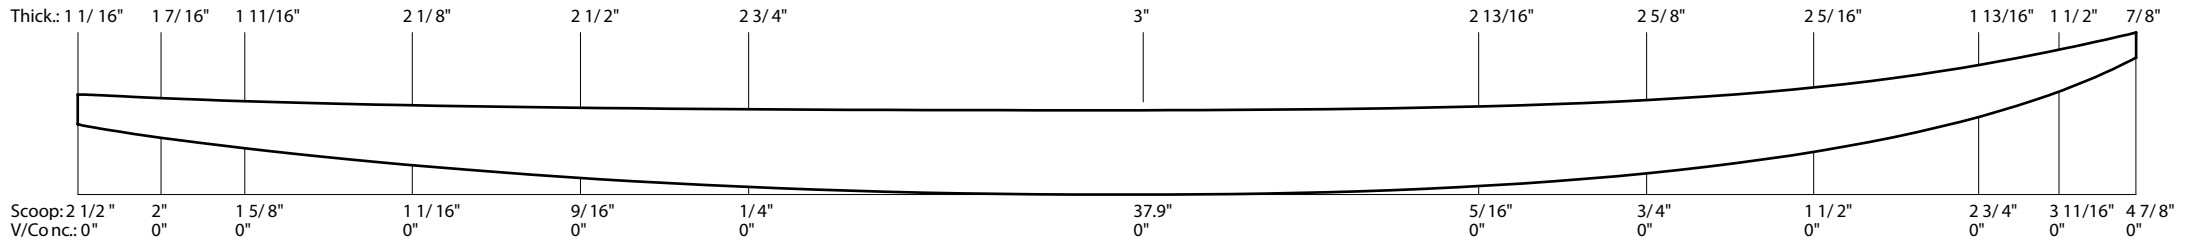

BLANK CATALOG 2021

6'2" S - R.N.Natural [4 7/8" N | 2 1/2" T]
VOLUME 46,07 L

6'4" F - Natural [4 3/16" N | 2 5/16" T]
VOLUME 59,16 L

6'4" F - Adjusted [- 5/8" N | - 3/8" T]
VOLUME 59,16 L

6'4" F - Adjusted [+ 3/16" N | ± 0 T]
VOLUME 59,16 L

6'7" S - Natural [5 1/8" N | 2 5/8" T]
VOLUME 54,67 L

7'4" M - Natural [4 3/8" N | 3 1/8" T]
VOLUME 75,00 L

7'4" M - Adjusted [- 5/8"N | - 3/8"T]
VOLUME 75,00 L

7'4" M - Adjusted [+ 3/4" N | - 3/8" T]
VOLUME 75,00 L

9'4" RK - Natural [4 3/8" N | 3 1/4" T]
VOLUME 107.95 L

9'9" RK - Natural [4 7/16" N | 3 5/16" T]
VOLUME 119.27 L