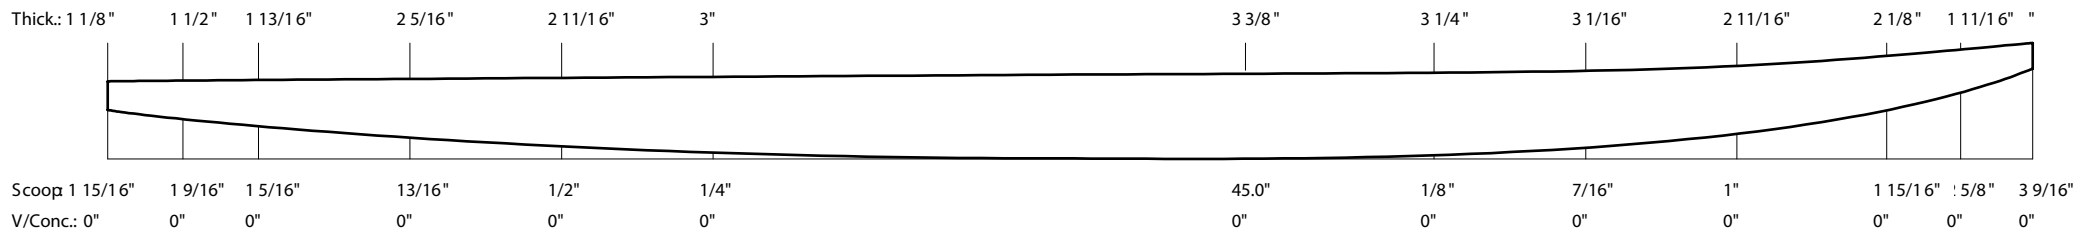

BLANK CATALOG 2021

6'2" S - R.N.Natural [4 7/8" N | 2 1/2" T]
VOLUME 46,07 L

6'4" F - Natural [4 3/16" N | 2 5/16" T]
VOLUME 59,16 L

6'4" F - Adjusted [- 5/8" N | - 3/8" T]
VOLUME 59,16 L

6'4" F - Adjusted [+ 3/16" N | ± 0 T]
VOLUME 59,16 L

6'7" S - Natural [5 1/8" N | 2 5/8" T]
VOLUME 54,67 L

7'4" M - Natural [4 3/8" N | 3 1/8" T]
VOLUME 75,00 L

7'4" M - Adjusted [- 5/8"N | - 3/8"T]
VOLUME 75,00 L

7'4" M - Adjusted [+ 3/4" N | - 3/8" T]
VOLUME 75,00 L

9'4" RK - Natural [4 3/8" N | 3 1/4" T]
VOLUME 107.95 L

9'9" RK - Natural [4 7/16" N | 3 5/16" T]
VOLUME 119.27 L