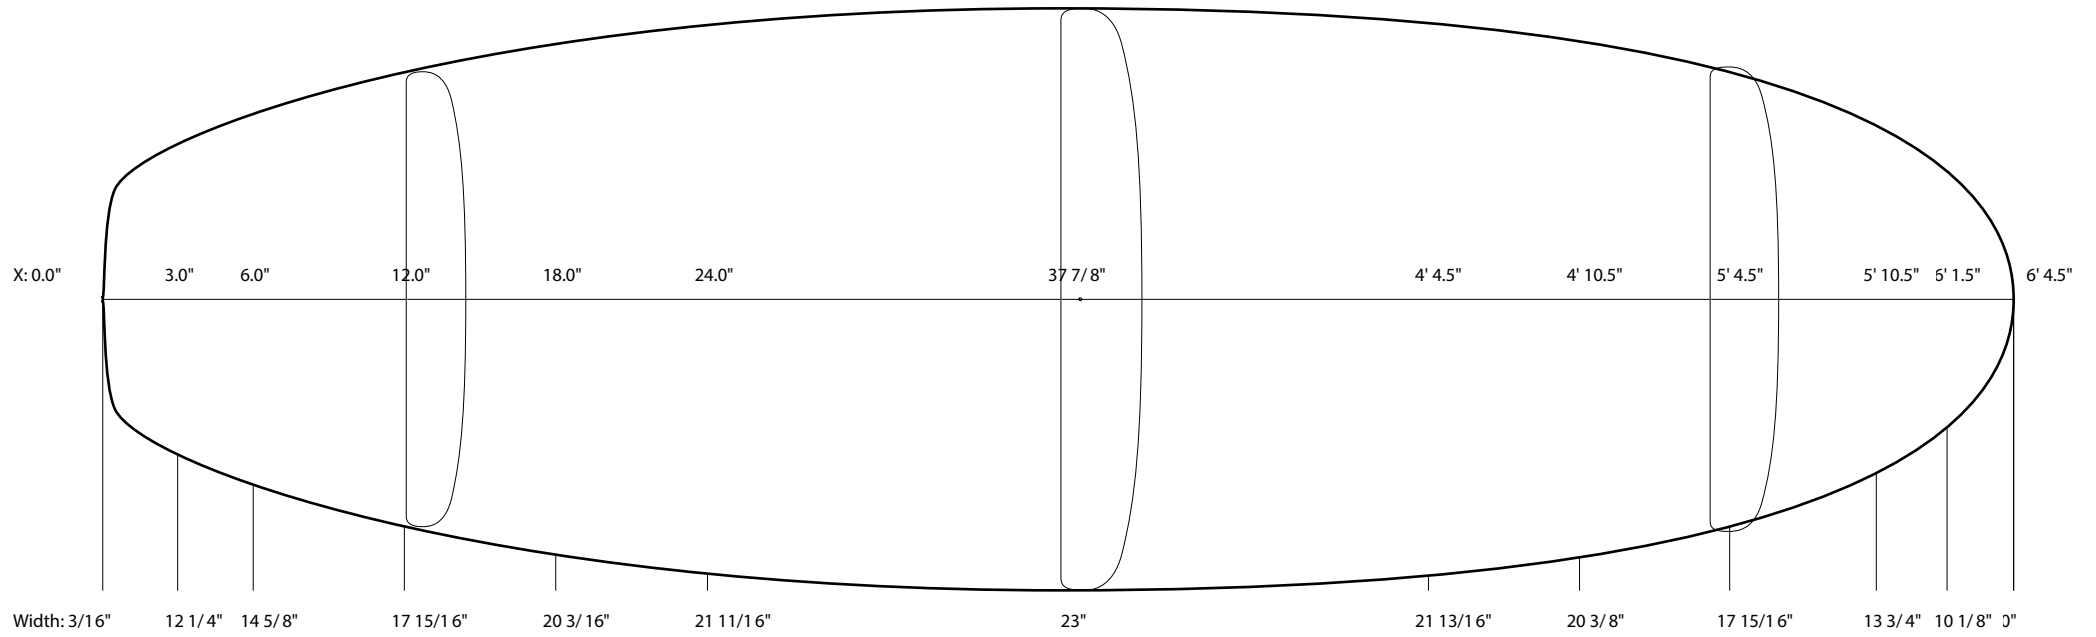

BLANK CATALOG 2021

6'2" S - R.N.Natural [4 7/8" N | 2 1/2" T]
VOLUME 46,07 L

6'4" F - Natural [4 3/16" N | 2 5/16" T]
VOLUME 59,16 L

6'4" F - Adjusted [- 5/8" N | - 3/8" T]
VOLUME 59,16 L

6'4" F - Adjusted [+ 3/16" N | ± 0 T]
VOLUME 59,16 L

6'7" S - Natural [5 1/8" N | 2 5/8" T]
VOLUME 54,67 L

7'4" M - Natural [4 3/8" N | 3 1/8" T]
VOLUME 75,00 L

7'4" M - Adjusted [- 5/8"N | - 3/8"T]
VOLUME 75,00 L

7'4" M - Adjusted [+ 3/4" N | - 3/8" T]
VOLUME 75,00 L

9'4" RK - Natural [4 3/8" N | 3 1/4" T]
VOLUME 107.95 L

9'9" RK - Natural [4 7/16" N | 3 5/16" T]
VOLUME 119.27 L