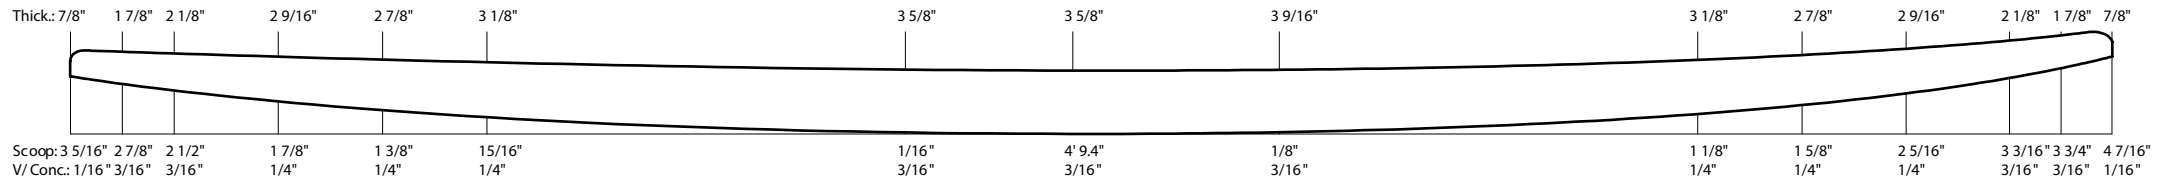

BLANK CATALOG 2021

6'2" S - R.N.Natural [4 7/8" N | 2 1/2" T]
VOLUME 46,07 L

6'4" F - Natural [4 3/16" N | 2 5/16" T]
VOLUME 59,16 L

6'4" F - Adjusted [- 5/8" N | - 3/8" T]
VOLUME 59,16 L

6'4" F - Adjusted [+ 3/16" N | ± 0 T]
VOLUME 59,16 L

6'7" S - Natural [5 1/8" N | 2 5/8" T]
VOLUME 54,67 L

7'4" M - Natural [4 3/8" N | 3 1/8" T]
VOLUME 75,00 L

7'4" M - Adjusted [- 5/8"N | - 3/8"T]
VOLUME 75,00 L

7'4" M - Adjusted [+ 3/4" N | - 3/8" T]
VOLUME 75,00 L

9'4" RK - Natural [4 3/8" N | 3 1/4" T]
VOLUME 107.95 L

9'9" RK - Natural [4 7/16" N | 3 5/16" T]
VOLUME 119.27 L