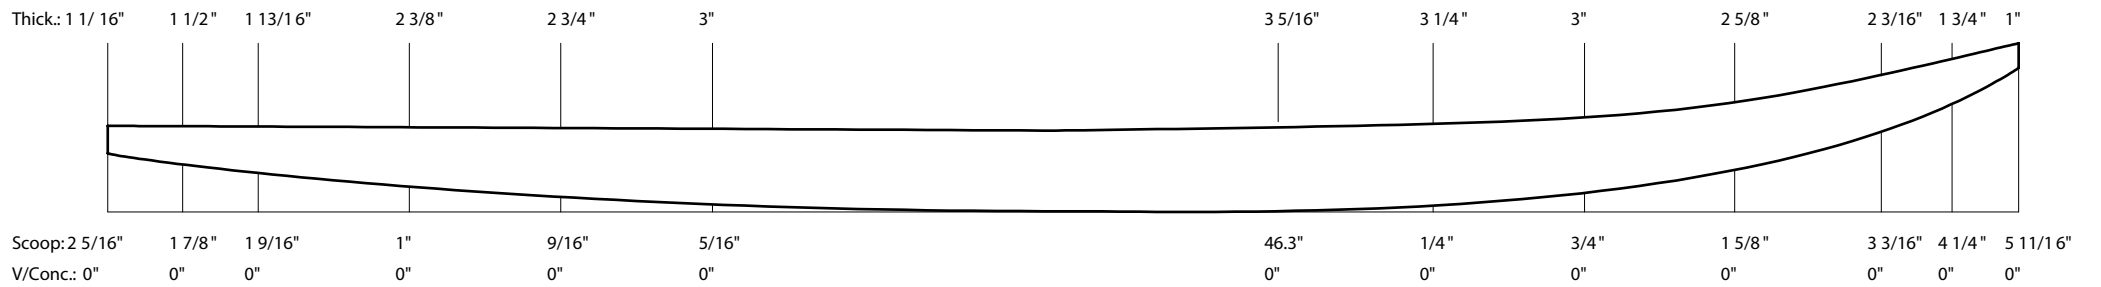

BLANK CATALOG 2021

6'2" S - R.N.Natural [4 7/8" N | 2 1/2" T]
VOLUME 46,07 L

6'4" F - Natural [4 3/16" N | 2 5/16" T]
VOLUME 59,16 L

6'4" F - Adjusted [- 5/8" N | - 3/8" T]
VOLUME 59,16 L

6'4" F - Adjusted [+ 3/16" N | ± 0 T]
VOLUME 59,16 L

6'7" S - Natural [5 1/8" N | 2 5/8" T]
VOLUME 54,67 L

7'4" M - Natural [4 3/8" N | 3 1/8" T]
VOLUME 75,00 L

7'4" M - Adjusted [- 5/8"N | - 3/8"T]
VOLUME 75,00 L

7'4" M - Adjusted [+ 3/4" N | - 3/8" T]
VOLUME 75,00 L

9'4" RK - Natural [4 3/8" N | 3 1/4" T]
VOLUME 107.95 L

9'9" RK - Natural [4 7/16" N | 3 5/16" T]
VOLUME 119.27 L