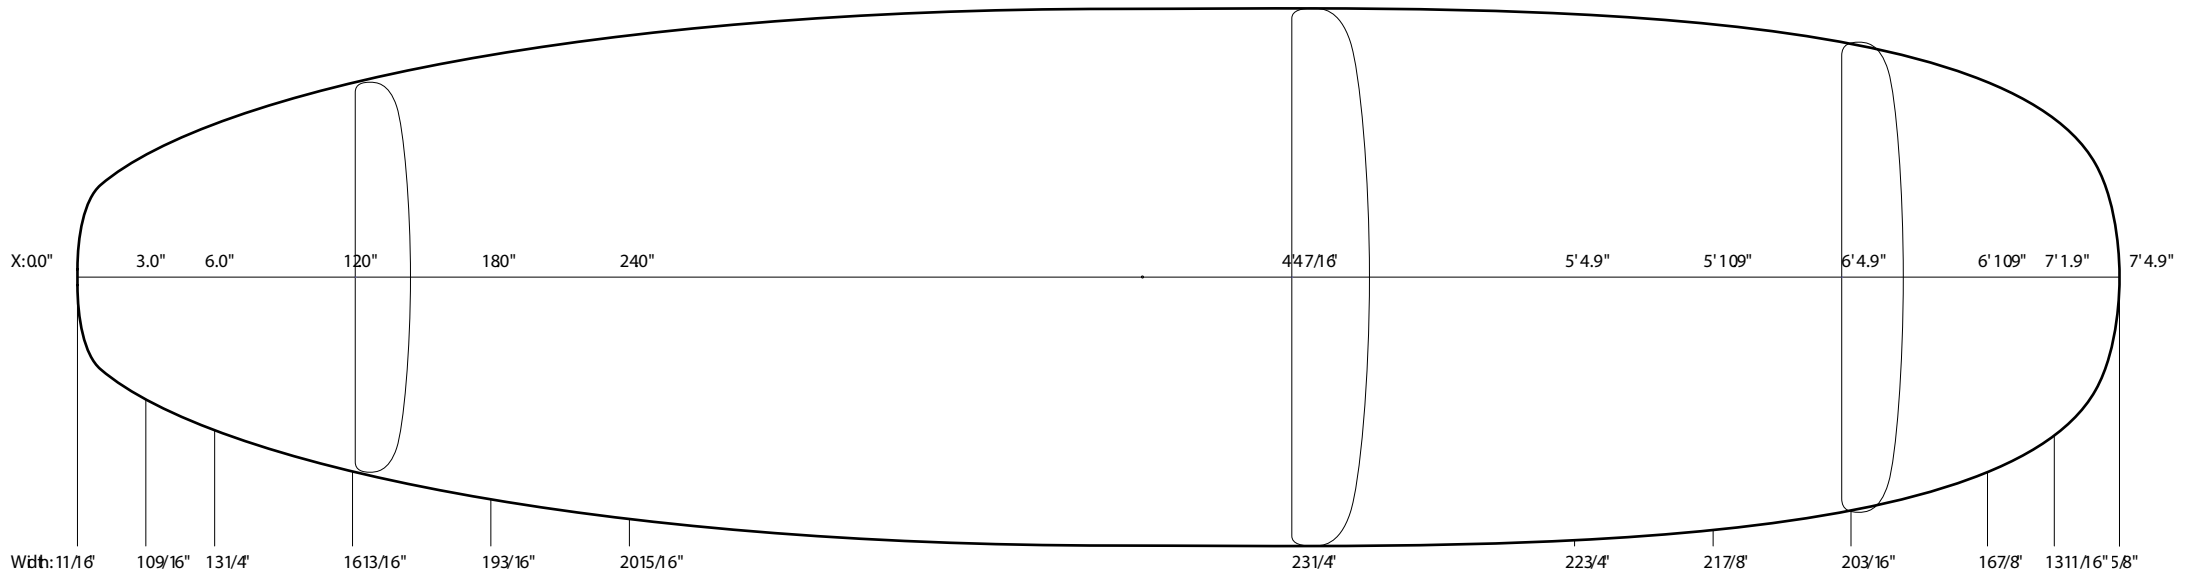

BLANK CATALOG 2021

6'2" S - R.N.Natural [4 7/8" N | 2 1/2" T]
VOLUME 46,07 L

6'4" F - Natural [4 3/16" N | 2 5/16" T]
VOLUME 59,16 L

6'4" F - Adjusted [- 5/8" N | - 3/8" T]
VOLUME 59,16 L

6'4" F - Adjusted [+ 3/16" N | ± 0 T]
VOLUME 59,16 L

6'7" S - Natural [5 1/8" N | 2 5/8" T]
VOLUME 54,67 L

7'4" M - Natural [4 3/8" N | 3 1/8" T]
VOLUME 75,00 L

7'4" M - Adjusted [- 5/8"N | - 3/8"T]
VOLUME 75,00 L

7'4" M - Adjusted [+ 3/4" N | - 3/8" T]
VOLUME 75,00 L

9'4" RK - Natural [4 3/8" N | 3 1/4" T]
VOLUME 107.95 L

9'9" RK - Natural [4 7/16" N | 3 5/16" T]
VOLUME 119.27 L