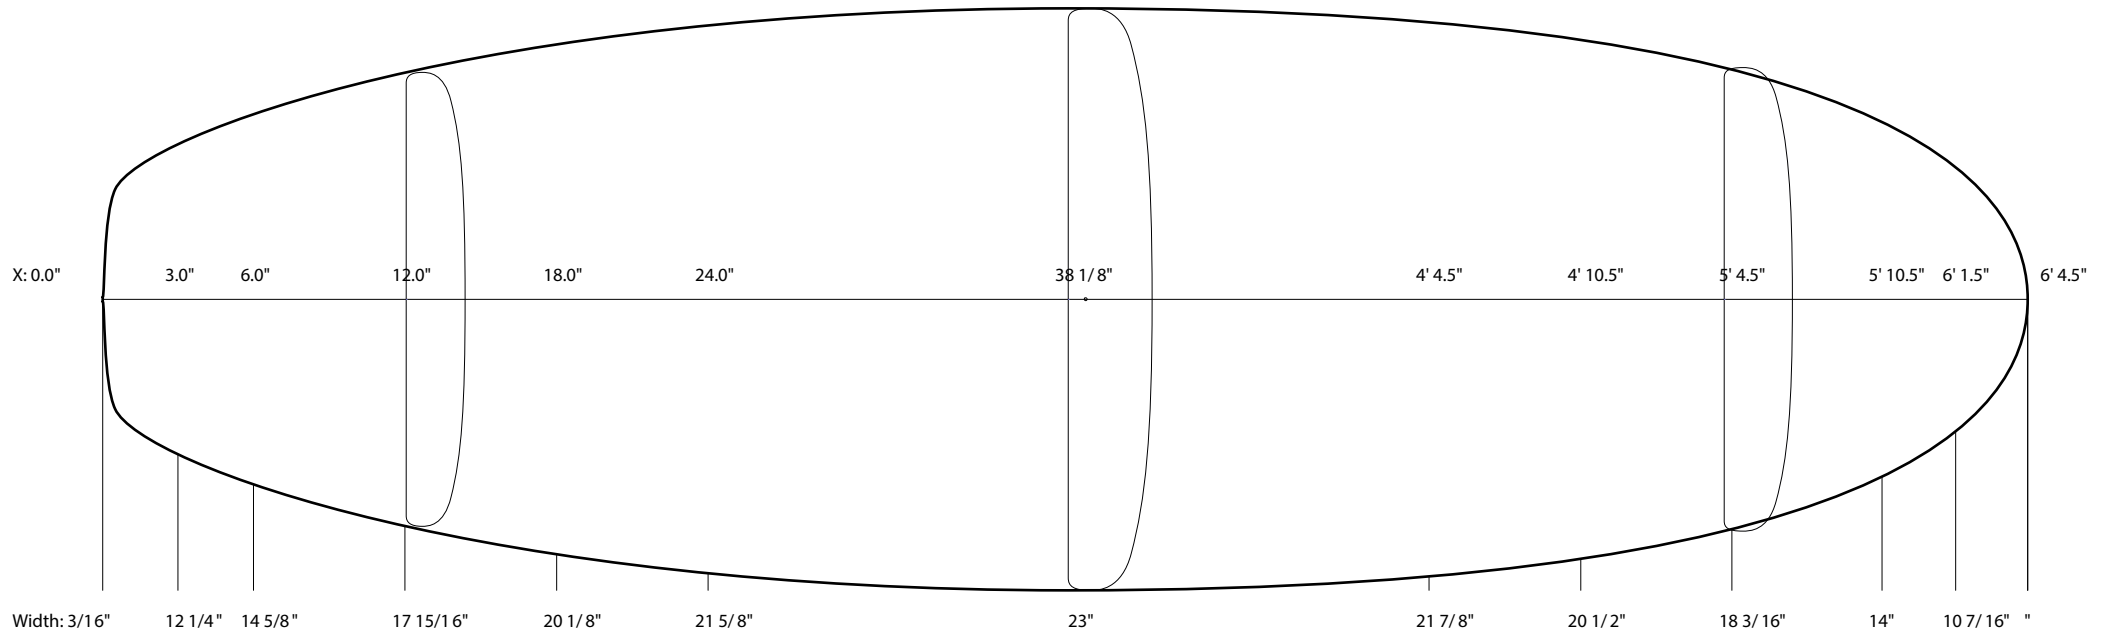

BLANK CATALOG 2021

6'2" S - R.N.Natural [4 7/8" N | 2 1/2" T]
VOLUME 46,07 L

6'4" F - Natural [4 3/16" N | 2 5/16" T]
VOLUME 59,16 L

6'4" F - Adjusted [- 5/8" N | - 3/8" T]
VOLUME 59,16 L

6'4" F - Adjusted [+ 3/16" N | ± 0 T]
VOLUME 59,16 L

6'7" S - Natural [5 1/8" N | 2 5/8" T]
VOLUME 54,67 L

7'4" M - Natural [4 3/8" N | 3 1/8" T]
VOLUME 75,00 L

7'4" M - Adjusted [- 5/8"N | - 3/8"T]
VOLUME 75,00 L

7'4" M - Adjusted [+ 3/4" N | - 3/8" T]
VOLUME 75,00 L

9'4" RK - Natural [4 3/8" N | 3 1/4" T]
VOLUME 107.95 L

9'9" RK - Natural [4 7/16" N | 3 5/16" T]
VOLUME 119.27 L