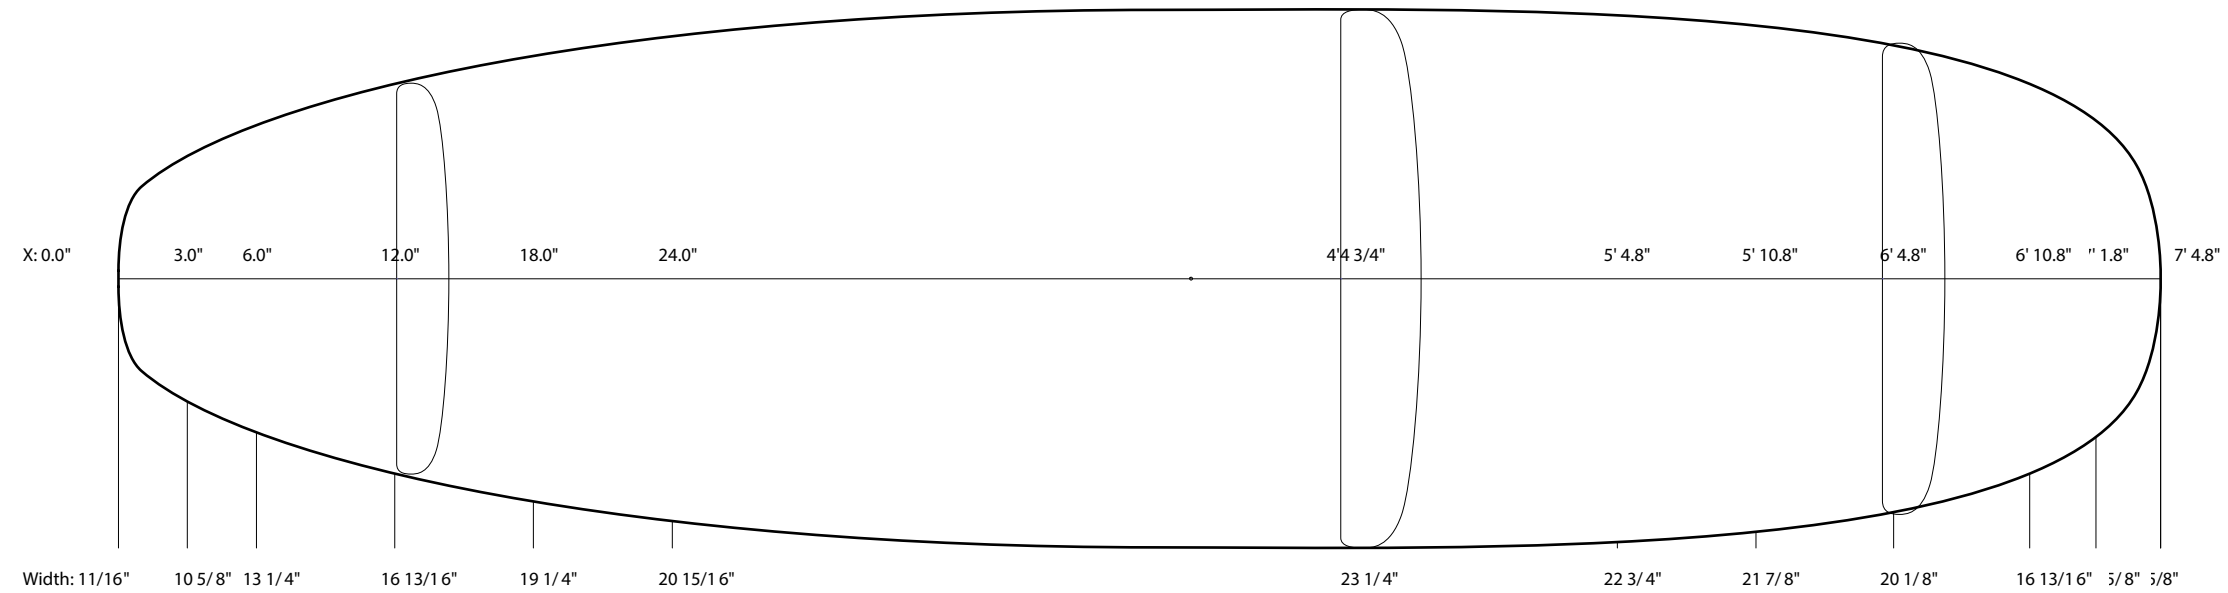

BLANK CATALOG 2021

6'2" S - R.N.Natural [4 7/8" N | 2 1/2" T]
VOLUME 46,07 L

6'4" F - Natural [4 3/16" N | 2 5/16" T]
VOLUME 59,16 L

6'4" F - Adjusted [- 5/8" N | - 3/8" T]
VOLUME 59,16 L

6'4" F - Adjusted [+ 3/16" N | ± 0 T]
VOLUME 59,16 L

6'7" S - Natural [5 1/8" N | 2 5/8" T]
VOLUME 54,67 L

7'4" M - Natural [4 3/8" N | 3 1/8" T]
VOLUME 75,00 L

7'4" M - Adjusted [- 5/8"N | - 3/8"T]
VOLUME 75,00 L

7'4" M - Adjusted [+ 3/4" N | - 3/8" T]
VOLUME 75,00 L

9'4" RK - Natural [4 3/8" N | 3 1/4" T]
VOLUME 107.95 L

9'9" RK - Natural [4 7/16" N | 3 5/16" T]
VOLUME 119.27 L