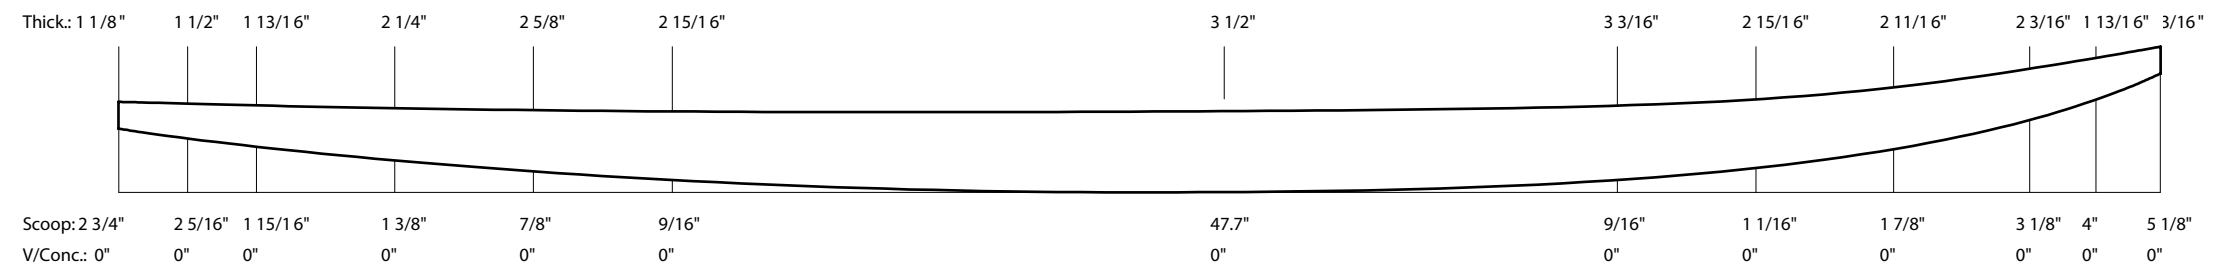

BLANK CATALOG 2021

6'2" S - R.N.Natural [4 7/8" N | 2 1/2" T]
VOLUME 46,07 L

6'4" F - Natural [4 3/16" N | 2 5/16" T]
VOLUME 59,16 L

6'4" F - Adjusted [- 5/8" N | - 3/8" T]
VOLUME 59,16 L

6'4" F - Adjusted [+ 3/16" N | ± 0 T]
VOLUME 59,16 L

6'7" S - Natural [5 1/8" N | 2 5/8" T]
VOLUME 54,67 L

7'4" M - Natural [4 3/8" N | 3 1/8" T]
VOLUME 75,00 L

7'4" M - Adjusted [- 5/8"N | - 3/8"T]
VOLUME 75,00 L

7'4" M - Adjusted [+ 3/4" N | - 3/8" T]
VOLUME 75,00 L

9'4" RK - Natural [4 3/8" N | 3 1/4" T]
VOLUME 107.95 L

9'9" RK - Natural [4 7/16" N | 3 5/16" T]
VOLUME 119.27 L