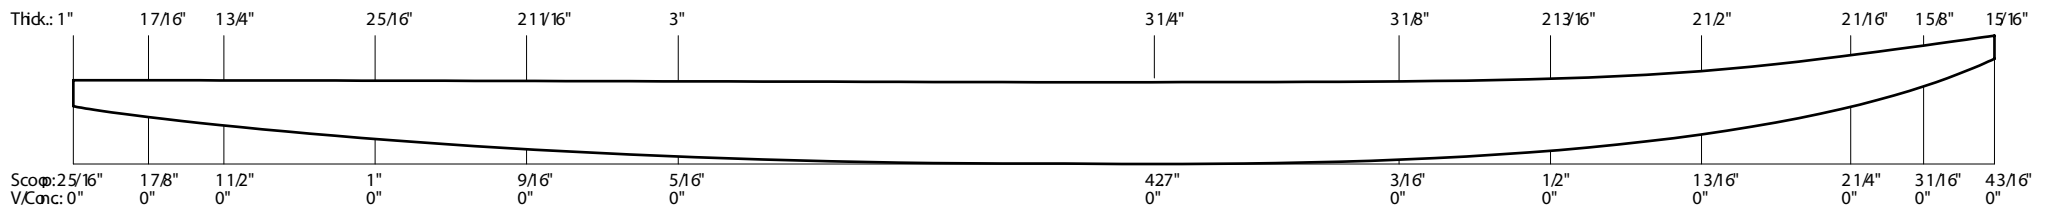

BLANK CATALOG 2021

6'2" S - R.N.Natural [4 7/8" N | 2 1/2" T]
VOLUME 46,07 L

6'4" F - Natural [4 3/16" N | 2 5/16" T]
VOLUME 59,16 L

6'4" F - Adjusted [- 5/8" N | - 3/8" T]
VOLUME 59,16 L

6'4" F - Adjusted [+ 3/16" N | ± 0 T]
VOLUME 59,16 L

6'7" S - Natural [5 1/8" N | 2 5/8" T]
VOLUME 54,67 L

7'4" M - Natural [4 3/8" N | 3 1/8" T]
VOLUME 75,00 L

7'4" M - Adjusted [- 5/8"N | - 3/8"T]
VOLUME 75,00 L

7'4" M - Adjusted [+ 3/4" N | - 3/8" T]
VOLUME 75,00 L

9'4" RK - Natural [4 3/8" N | 3 1/4" T]
VOLUME 107.95 L

9'9" RK - Natural [4 7/16" N | 3 5/16" T]
VOLUME 119.27 L